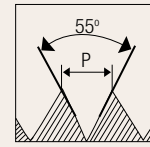

Round Split Dies

BSW

Whitworth coarse threads

HSS

CS

BS
1127

6G

Unit : mm

| Nominal Diameter | TPI | Outer Diameter | Thickness | No. Clearance Hole | Threading Diameter | HSS | Carbon Steel |
|------------------|-----|----------------|-----------|--------------------|--------------------|------------|--------------|
| ØD | | A | B | | | EDP No. | EDP No. |
| 1/16" | 60 | 13/16" | 1/4" | 3 | 1.56 | FBC0200001 | FBB0200001 |
| 3/32" | 48 | 13/16" | 1/4" | 3 | 2.35 | FBC0200007 | FBB0200005 |
| 1/8" | 40 | 13/16" | 1/4" | 3 | 3.14 | FBC0200013 | FBB0200017 |
| 5/32" | 32 | 13/16" | 1/4" | 3 | 3.93 | FBC0200019 | FBB0200034 |
| 3/16" | 24 | 13/16" | 1/4" | 3 | 4.72 | FBC0200036 | FBB0200051 |
| 7/32" | 24 | 13/16" | 1/4" | 4 | 5.51 | FBC0200047 | FBB0200064 |
| 1/4" | 20 | 13/16" | 1/4" | 4 | 6.31 | FBC0200059 | FBB0200081 |
| 1/4" | 20 | 1" | 3/8" | 3 | 6.31 | FBC0200071 | FBB0200090 |
| 9/32" | 20 | 1" | 3/8" | 4 | 7.10 | FBC0200089 | FBB0200111 |
| 5/16" | 18 | 1" | 3/8" | 4 | 7.88 | FBC0200101 | FBB0200119 |
| 3/8" | 16 | 1" | 3/8" | 4 | 9.47 | FBC0200128 | FBB0200144 |
| 7/16" | 14 | 1.1/2" | 1/2" | 4 | 11.05 | FBC0200159 | FBB0200173 |
| 1/2" | 12 | 1.1/2" | 1/2" | 4 | 12.63 | FBC0200181 | FBB0200197 |
| 9/16" | 12 | 1.1/2" | 1/2" | 5 | 14.21 | FBC0200198 | FBB0200210 |
| 5/8" | 11 | 1.1/2" | 1/2" | 5 | 15.80 | FBC0200210 | FBB0200223 |
| 11/16" | 11 | 1.1/2" | 1/2" | 6 | 17.39 | FBC0200221 | FBB0200232 |
| 3/4" | 10 | 1.1/2" | 1/2" | 6 | 18.97 | FBC0200233 | FBB0200244 |