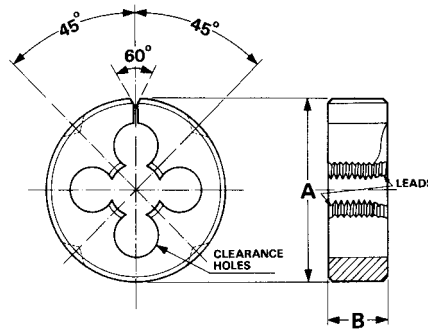

Round Split Dies

BSW

Whitworth coarse threads

HSS

CS

BS
1127

6G

Unit : mm

| Nominal Diameter | TPI | Outer Diameter | Thickness | No. Clearance Hole | Threading Diameter | HSS | Carbon Steel |
|------------------|-----|----------------|-----------|--------------------|--------------------|------------|--------------|
| ØD | | A | B | | | EDP No. | EDP No. |
| 1/16" | 60 | 13/16" | 1/4" | 3 | 1.56 | FBC0200001 | FBB0200001 |
| 3/32" | 48 | 13/16" | 1/4" | 3 | 2.35 | FBC0200007 | FBB0200005 |
| 1/8" | 40 | 13/16" | 1/4" | 3 | 3.14 | FBC0200013 | FBB0200017 |
| 5/32" | 32 | 13/16" | 1/4" | 3 | 3.93 | FBC0200019 | FBB0200034 |
| 3/16" | 24 | 13/16" | 1/4" | 3 | 4.72 | FBC0200036 | FBB0200051 |
| 7/32" | 24 | 13/16" | 1/4" | 4 | 5.51 | FBC0200047 | FBB0200064 |
| 1/4" | 20 | 13/16" | 1/4" | 4 | 6.31 | FBC0200059 | FBB0200081 |
| 1/4" | 20 | 1" | 3/8" | 3 | 6.31 | FBC0200071 | FBB0200090 |
| 9/32" | 20 | 1" | 3/8" | 4 | 7.10 | FBC0200089 | FBB0200111 |
| 5/16" | 18 | 1" | 3/8" | 4 | 7.88 | FBC0200101 | FBB0200119 |
| 3/8" | 16 | 1" | 3/8" | 4 | 9.47 | FBC0200128 | FBB0200144 |
| 7/16" | 14 | 1.1/2" | 1/2" | 4 | 11.05 | FBC0200159 | FBB0200173 |
| 1/2" | 12 | 1.1/2" | 1/2" | 4 | 12.63 | FBC0200181 | FBB0200197 |
| 9/16" | 12 | 1.1/2" | 1/2" | 5 | 14.21 | FBC0200198 | FBB0200210 |
| 5/8" | 11 | 1.1/2" | 1/2" | 5 | 15.80 | FBC0200210 | FBB0200223 |
| 11/16" | 11 | 1.1/2" | 1/2" | 6 | 17.39 | FBC0200221 | FBB0200232 |
| 3/4" | 10 | 1.1/2" | 1/2" | 6 | 18.97 | FBC0200233 | FBB0200244 |