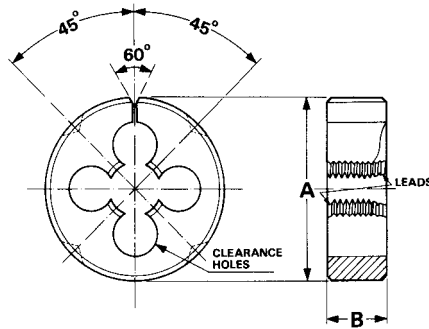

DIES

Round Split Dies

BSW

Whitworth coarse threads

HSS

CS

BS
1127

6G

Unit : mm

| Nominal Diameter ØD | TPI | Outer Diameter A | Thickness B | No. Clearance Hole | Threading Diameter | HSS | Carbon Steel |
|------------------------|-----|---------------------|----------------|--------------------|--------------------|------------|--------------|
| | | | | | | EDP No. | EDP No. |
| 7/8" | 9 | 2" | 5/8" | 5 | 22.14 | FBC0200245 | FBB0200253 |
| 1" | 8 | 2" | 5/8" | 6 | 25.30 | FBC0200251 | FBB0200257 |
| 1.1/8" | 7 | 2.1/4" | 11/16" | 6 | | FBM2300001 | FBM2300297 |
| 1.1/4" | 7 | 2.1/4" | 11/16" | 6 | | FBM2300004 | FBM2300299 |
| 1.1/4" | 7 | 2.1/2" | 7/8" | 6 | | FBM2300005 | FBM2300300 |
| 1.3/8" | 6 | 2.1/2" | 7/8" | 6 | | FBM2300010 | FBM2300301 |
| 1.1/2" | 6 | 2.1/2" | 7/8" | 6 | | FBM2300012 | FBM2300302 |
| 1.1/2" | 6 | 3" | 7/8" | 6 | | FBM2300013 | FBM2300303 |
| 1.3/4" | 5 | 4" | 1" | 6 | | FBM2300014 | FBM2300304 |
| 2" | 4.5 | 4" | 1" | 6 | | FBM2300015 | FBM2300305 |